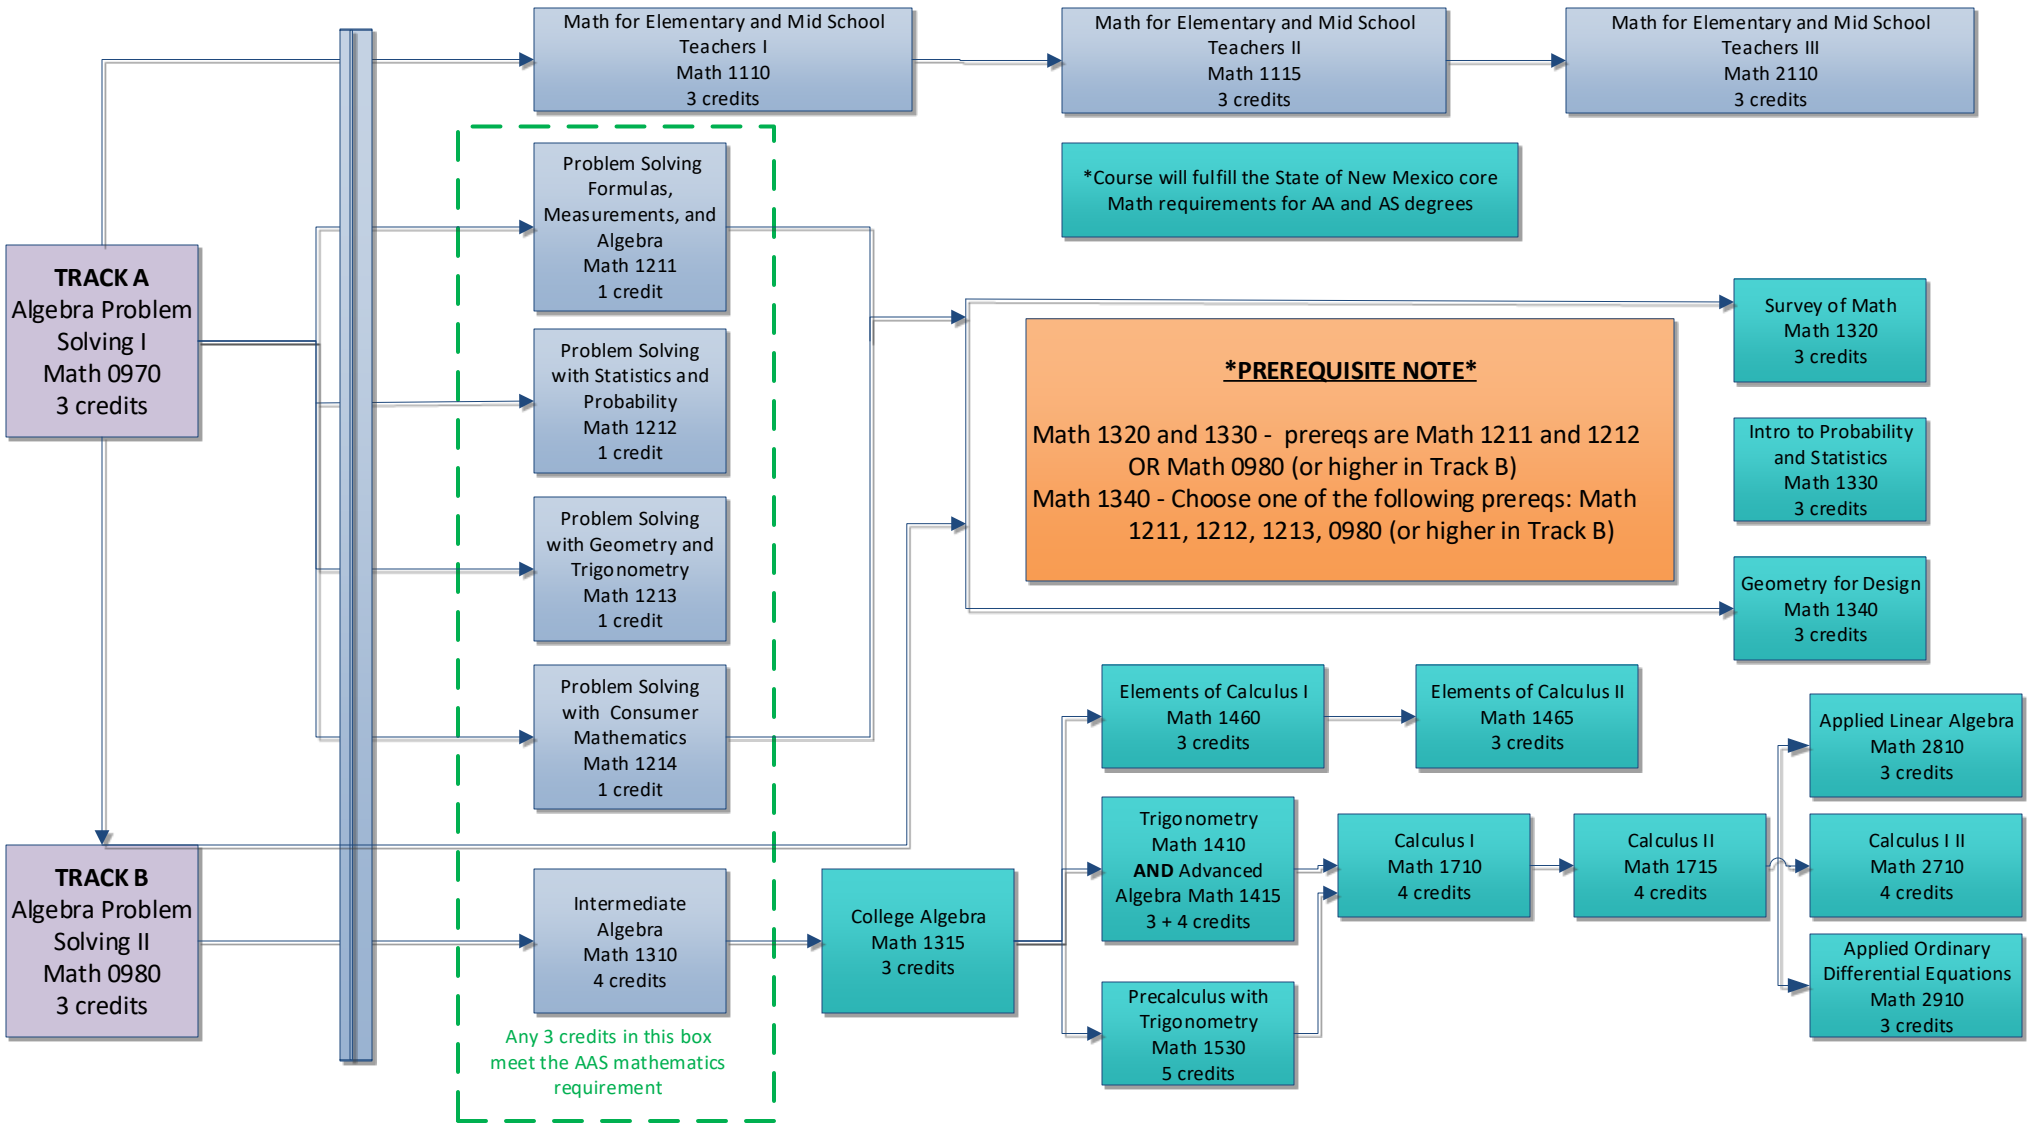

Central New Mexico Community College – Math Course Sequence

Developmental Math

College Level Math

Notes:
1) Track A indicates applied track
2) Track B indicates algebra track

Transfer notes:
1) Students who intend to transfer to a four-year school should determine what level of math will fulfill core and major requirements at the transfer institution.
2) In general, the classes in teal fulfill core requirement for AA, AS and transfer. However, students should be aware that many majors have specific Math requirements.

Updated 3/27/18
Applicable Fall 2018
Connect Services

Accelerated Math Options